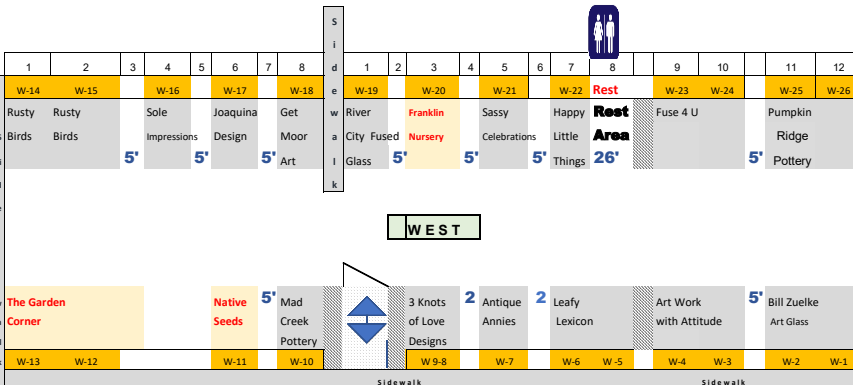

WEST

SOUTH

Parking
Lot
In & Out

Bill Zuelke Art Glass	2	W 1-2
Artwork with Attitude	2	W 3-4
Leafy Lexicon	2	W 5-6
Antique Annies	1	W 7
3 Knots of Love	2	W 8-9
Mad Creek Pottery	1	W 10
Native Seeds	1	W 11
The Garden Corner	2	W 12-13
Rusty Birds	2	W 14-15
Sole Impressions	1	W 16
Joaquina Design	1	W 17
Get Moor Art	1	W 18
River City Fused Glass	1	W 19
Franklin Nursery	1	W 20
Sassy Celebrations	1	W 21
Happy Little Things	1	W 22
Fuse 4 U	2	W 23-24
Pumpkin Ridge Pottery	2	W 25-26

1st Street - Open

1st Street - Open

* The McMinnville Garden Club reserves the right to make changes as needed.