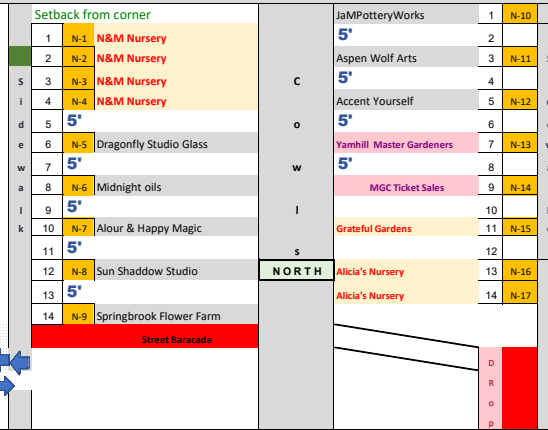

Paula Santas	1	NN 1
North Star Card	1	NN 2
Wood Rust Whimsy	1	NN 3
Mini Forest	1	NN 4
Elderberry Quilting & Embroi	2	NN5-6
Tea Musketeers	1	NN 7
Hiss Buzz Hum	1	NN 8
Fabled Flora	1	NN 9
Wolfgang's Carnivorous Pl	1	NN 10

Creations by Stan	1	E 1
CCR Custom Metals, LLC	2	E 2-3
Barn Dog Barn Quilts	1	E 4
Unique Yard Art	4	E 5-8

3rd Street

3rd Street

3rd Street

Sidewalk Sidewalk

Sidewalk Sidewalk

Contact Info for Garden Faire
Mike Stewart 503-510-3293
Gayle Stewart 503-510-4370
Email: RosesRemembered@aol.com

Garden Faire Hours 9 a.m. to 4 p.m.
Vendor Set-up beginning at 6:30 a.m.
GPS Address: 251 NE 3rd Street,
McMinnville (Harvest Fresh Deli)
Each booth will accommodate a
straight-legged canopy
measuring 10' x 10'

PARKING LOT OPEN

Parking
Lot
In & Out

Walkway / Alley Walkway / Alley

EAST

N&M Nursery	4	N 1-4
Dragonfly Studio Glass	1	N 5
Midnite Oils	1	N 6
Alour & Happy Magic	1	N 7
Sun Shaddow Studio	1	N 8
Springbrook Flower Farm	1	N 9
JaMPotteryWorks	1	N 10
Aspen Wolf Arts	1	N 11
Accent Yourself	1	N 12
Yamhill Master Gardeners	1	N 13
MGC Ticket Sales	1	N 14
Gateful Gardens	1	N 15
Alicia's Nursery	2	N 16-17

2nd Street - Open

2nd Street - Open

2nd Street - Open

Sidewalk Sidewalk

Sidewalk Sidewalk Sidewalk