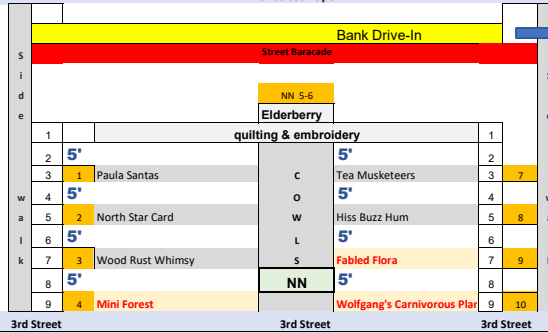

2023 McMinnville Garden Faire
Cows Street Between 1st and 4th Streets
Tentative Vendor Space Assignment Map

4th Street - Open

4th Street - Open

4th Street - Open