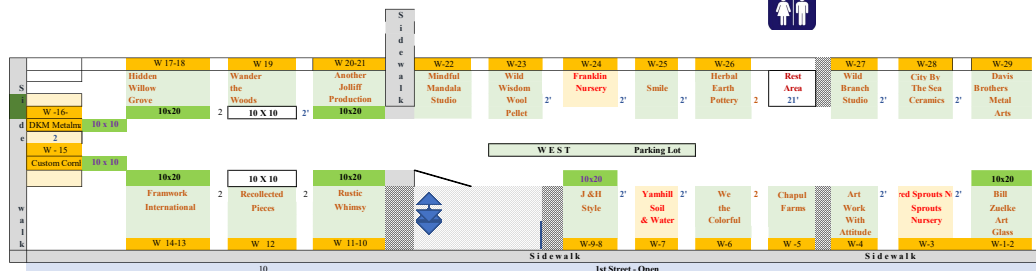

Notice: All Vendors who have tents, must have a minimum of 20 pounds of weight to secure each canopy leg. 40 pounds is suggested. This is mandatory.

PARKING LOT OPEN

Parking In & Out

4th Street - Open		4th Street - Open		4th Street - Open	
Bank Driveth		Street Barcade		Dreamer Smoked Salmon 2 NN 1-2	
Crowley House Flower Farm & Nursery 8-9		Just Read It 5		Hes LaRaye 1 NN 3	
Cassia's Upcycled Creations 10		Ute Yergin 11		Eatonwhimsy 1 NN 4	
Simply Essential Wares 2		Williamina Woodworking 12		Dreamer Smoked Salmon 0.333 NN 1-3	
Hartley Barkley's Goodies NN		Hiss Buzz Hum 13		Hartley Barkley's Goodies 1 NN 5	
Entowhimsy 4		Mary Mo Art 14		Simply Essential Wares 1 NN 6	
Hes LaRaye 3		Dreamer Smoked Salmon 15		Cassia's Upcycled Creations 1 NN 7	
Dreamer Smoked Salmon 1		Wolfgang's Carnivorous Plants 15		Crowley House 1 NN 8-9	
				Just Read It 1 NN 10	
				Ute Yergin 1 NN 11	
				Williamina Woodworking 1 NN 12	
				Hiss Buzz Hum 1 NN 13	
				Mary Mo Art 1 NN 14	
				Wolfgang's Carnivorous Plants 1 NN 15	
				N&M Nursery 4 N 1-4	
				Diane Brown 1 N 5	
				Midnight oils 1 N 6	
				Happy Magic 1 N 7	
				D95 Farmhouse 1 N 8	
				Wandering Ram Studio 1 N 9	
				Tina's workshop 1 N 10	
				LaRoni Designs 1 N 11	
				Glass Girl Studio 1 N 12	
				Accent Yourself 1 N 13	
				Leafy Lexicon 2 N 14-15	
				Yamhill Master Gardeners 2 N 16-17	
				MGJ Ticket Sales 1 N 17	
				Alicia's Nursery 2 N 18-19	
				Mason-Rivera 2 E 1-2	
				River's Dabbles 2 E 3-4	
				Creations by Stan 1 E 5	
				The Green Leaf 1 E 6	
				Garden Color 2 S 1-2	
				Lucky Starz studio 1 S 3	
				Roses and Wax 1 S 4	
				Joyful Jewels NW 1 S 5	
				Wren Tie Dye 1 S 6	
				Annie's Jammies 1 S 7	
				Damasus Treats 1 S 8	
				Twisted Vine 1 S 9	
				Jaquinta Design 1 S 10	
				Homesclay 1 S 11	
				Grateful Gardens 3 S 12-14	
				Traverline Pots 1 S 15	
				OPIN 1 S 16	
				Van Hevelingen Herb Nursery 4 S 17-20	
				Mad Creek Pottery 1 S 21	
				Sawdust Workshop 1 S 22	
				Distacted Squirrel Studio 1 S 23	
				Secret Dragon 2 S 24-25	
				Southbound Ceramics 1 S 27	
				Fire,lyte 1 S 28	
				Stargazer 1 S 29	
				Stone Wood Rustics 1 S 30	
				MGJ Ticket Sales 1 S 31	
				Pearson Nursery 2 S 32-33	
				Bill Zaetke Art Glass 2 W 1-2	
				Kindred Sprouts Nursery 1 W 3	
				Artwork with Attitude 1 W 4	
				Chapel Farms 1 W 5	
				We The Colorful 1 W 6	
				Yamhill Soil & Water 1 W 7	
				J & H Style Inc 2 W 8-9	
				Rustic Whimsy 1 W 10-11	
				Recollected Pieces 1 W 12	
				Framework International 1 W 13-14	
				Custom Cerahole 1 W 15	
				DKH Metalwork 1 W 16	
				Hidden Willow Grove 2 W 17-18	
				Wander the Woods 1 W 19	
				Another Jolliff Production 2 W 20-21	
				Mindful Mandala Studio 1 W 22	
				Wild Wisdom Wool Pellet Co. 1 W 23	
				Franklin Nursery 1 W 24	
				Suele 1 W 25	
				Herbal Earth Pottery 1 W 26	
				Wild Branch Studios 1 W 27	
				City by the sea Ceramics 1 W 28	
				Davis Brothers Metal Arts 1 W 29