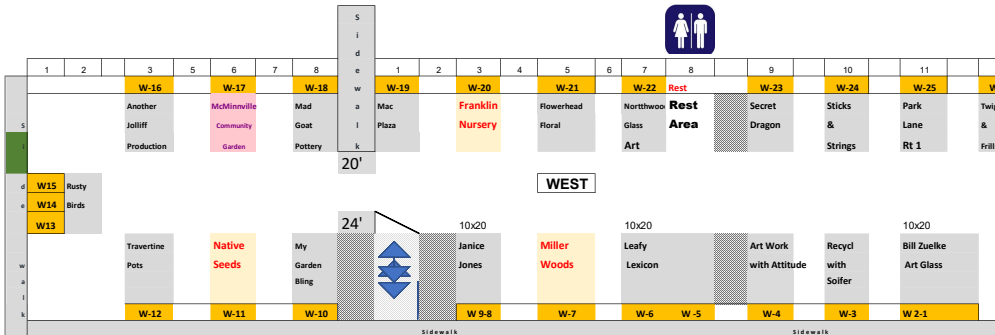

EAST	
E-1	Creations by Stan
E-2	THE Green Leaf
E-3	Barn Dog Barn Quilts
E-4	Barn Dog Barn Quilts
E-5	City by the Sea Ceramics
E-6	Morris Metal Designs

SOUTH	
S 1-2	Garden Color
S 3	Glass Girl- wants 3rd not near
S 4	Roses and Wax
S 5	Joyful Jewels NW
S 6	Sketchy Ladies
S 7	FireLyte
S 8-9	Alaska Sea Glass
S 10	Pam White
S 11	Joaquina Design
S 12-13	Tide Creek Nursery
S 14-15	Imperial Planters
S 16-17	Van Hevelingen Herb Nursery
S 18	Green eyed press
S 19-20	Shadow Dreams Lavender
S 21	Stuff N TThings
S 22	Distracted Squirrel Studio
S 23	Julie B's Designs
S 24	Karla's Green Glass
S 25	Talpalace Glamour
S 26	Mad Creek Pottery
S 27-28	Rustic Whimsy
S 29	MGC Ticket Sales
S 30-31	Pearson Nursery

WEST	
W 1-2	Bill Zuelke Art Glass
W 3	Recycle with Softer
W 4	Artwork with Attitude
W 5-6	Leafy Lexicon
W 7	Miller Woods
W 8-9	Janice Jones
W 10	My Garden Billing
W 11	Native Seeds
W 12	Travertine Pots
W 13-14-15	Rusty Birds
W 16	Another Joliff Production
W 17	Mc Community Garden
W 18	Mad Goat Pottery
W 19	River City Fused Glass
W 20	Franklin Nursery
W 21	Flowerhead Floral
W 22	NorthWoods Glass Art
W 23	Secret Dragon Collectibles
W 24	Sticks & Strings
W 25	Park Lane Rt 1
W 26	Twigs & Frills